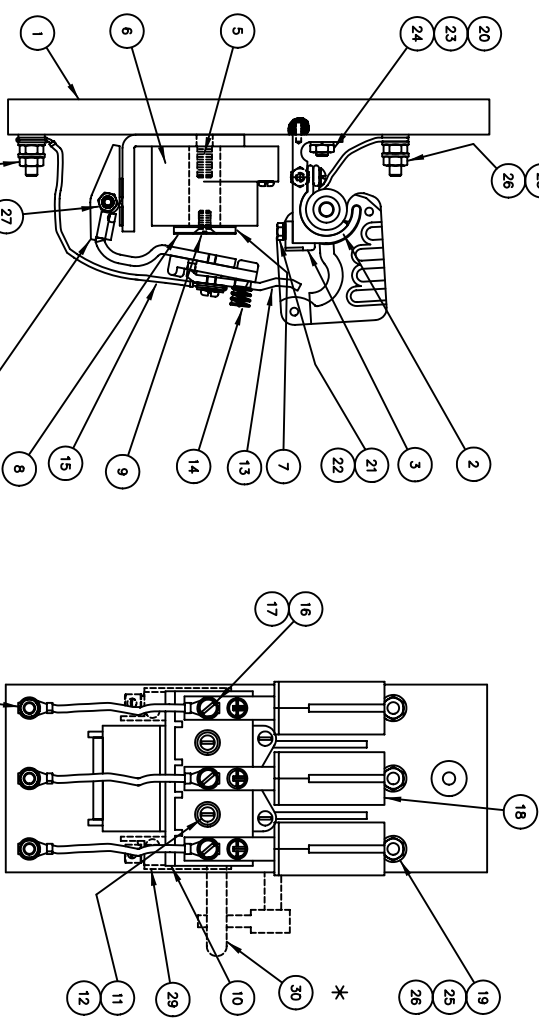

SELECT ONE ITEM ONLY (QUANTITIES AS SHOWN)

REPAIR PARTS DRAWING FOR 1, 2, & 3 POLE (#1 SIZE) MAGNETIC CONTACTOR

NOTE: WHEN ORDERING REPAIR PARTS BE SURE TO FURNISH SERIAL NUMBER & TYPE NUMBER WHICH ARE LOCATED ON THE NAMEPLATE. ALSO THE PART NAME & THE PART NUMBER.